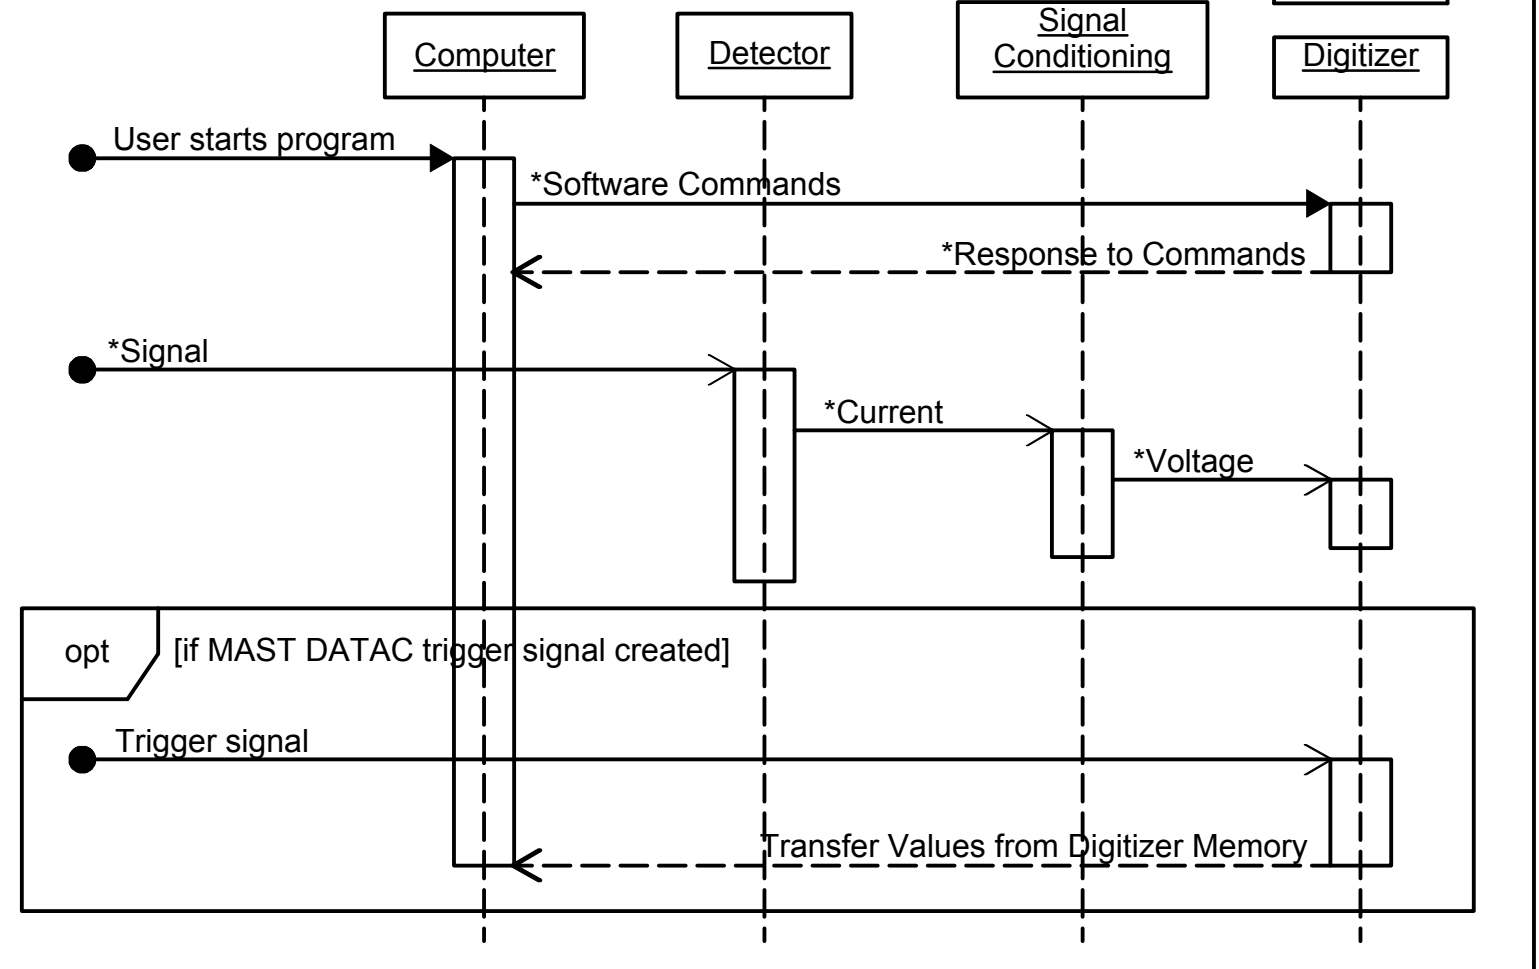

PD Data Collection Sequence Diagram

Preamplifier & Amplifier & Ferrite Cores

Digitizer has onboard memory

DRAWN BY RAMONA V. PEREZ		FIU FLORIDA INTERNATIONAL UNIVERSITY	
DESIGNED BY RAMONA V. PEREZ		PROJECT PD ELECTRICAL DESIGN REVIEW	
TITLE PD DATA COLLECTION SEQUENCE DIAGRAM			
DRAWING NO. PDEDR02	SHEET SIZE ISO A3	DATE 06/04/2013	
APPROVED BY		SHEET 01 OF 01 SHEETS	CURRENT ISSUE A